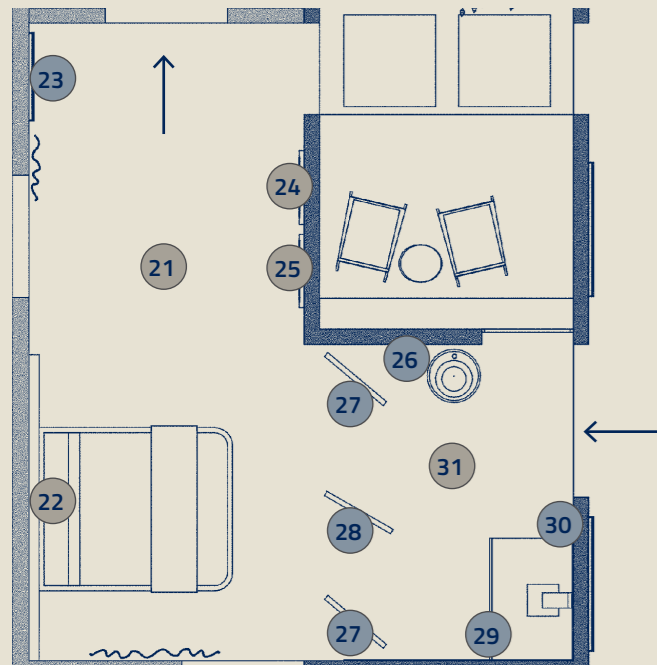

S Suite

- 21 OAKTHREE
Mid 20x120 RT
- 22 OAKTHREE
Age Mid 60x120 RT
- 24 OAKTHREE
Age Young 60x120 RT
- 25 OAKTHREE
Age Old 60x120 RT
- 31 OAKTHREE
Mid 20x120 RT
- 23 I SOGNI
Insero Cielo Stellato 25x75 RT
- 26 I SOGNI
Azzurro 25x75 RT
- 27 I SOGNI
Rosa 25x75 RT
Verde 25x75 RT
- 28 I SOGNI
Insero Bosco Incantato 25x75 RT
Insero Giardino Fiorito 25x75 RT
- 29 I SOGNI
Insero Onde Marine 25x75 RT
- 30 I SOGNI
Bianco 25x75 RT

B Bathroom

32 OAKTHREE
Young 30x120 RT

33 I SOGNI
Giallo 25x75 RT
Rosa 25x75 RT

Oakthree

I Sogni

CREDITS:

7887 Gallery Studio, furnishings
Baccarani e Torri, electricals + lighting
Eco Design, stand set-up
Forme di Luce, lighting
Hydroplants, landscaping
La Gnoccheria, catering