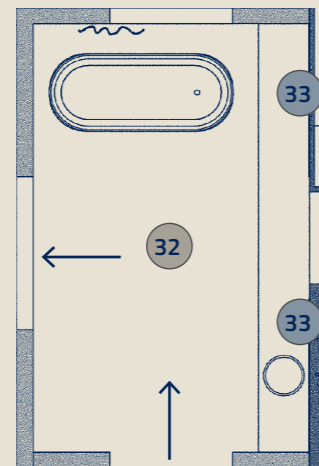

B Bathroom

32 OAKTHREE
Young 30x120 RT

33 I SOGNI
Giallo 25x75 RT
Rosa 25x75 RT