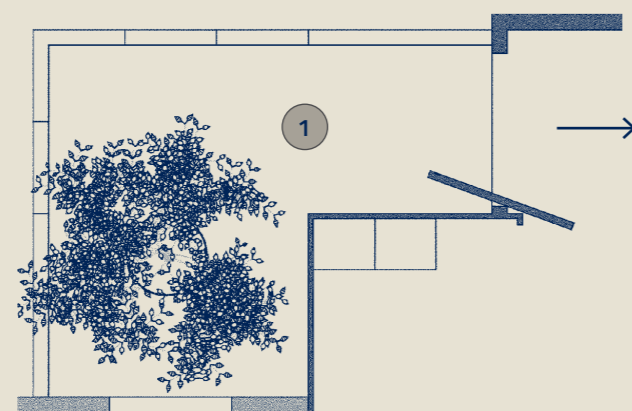

Paul è
"Il bello alla portata di tutti".

→ This stand is designed to resemble a house - 'la casa di Paul'.

A homely, welcoming place where people can meet, interact, discuss their thoughts and exchange their opinions, where they are free to enjoy a chat, behave spontaneously and simply be themselves. A place for people to indulge in the pleasure of living well, in the company of friends both old and new, a world away from the constant hustle and bustle of the trade fair where everyone ends up talking about products and nothing else.

"La casa di Paul" is also an expression of our idea of making ceramic: wall and floor coverings created by real people, for real people. We are keeping the manufacturing traditions and expertise of our local area alive, putting technology and design at the service of ordinary people as a way to meet their needs, first and foremost the endless pursuit of beauty and comfort.

With this, it is transformed into a fully fledged living space: a container for materials, yes, but also - and most importantly - a container for sensations, emotions and connections, all unabashedly real and deeply human. A place where we can try to find a little more peace and satisfaction, and so a little more happiness, not least in our everyday work.

Paul is 'Beauty within everyone's reach'.

- **O** Outdoor
- **L** Living
- **D** Dining
- **G** Garden
- **S** Suite
- **B** Bathroom

O Outdoor